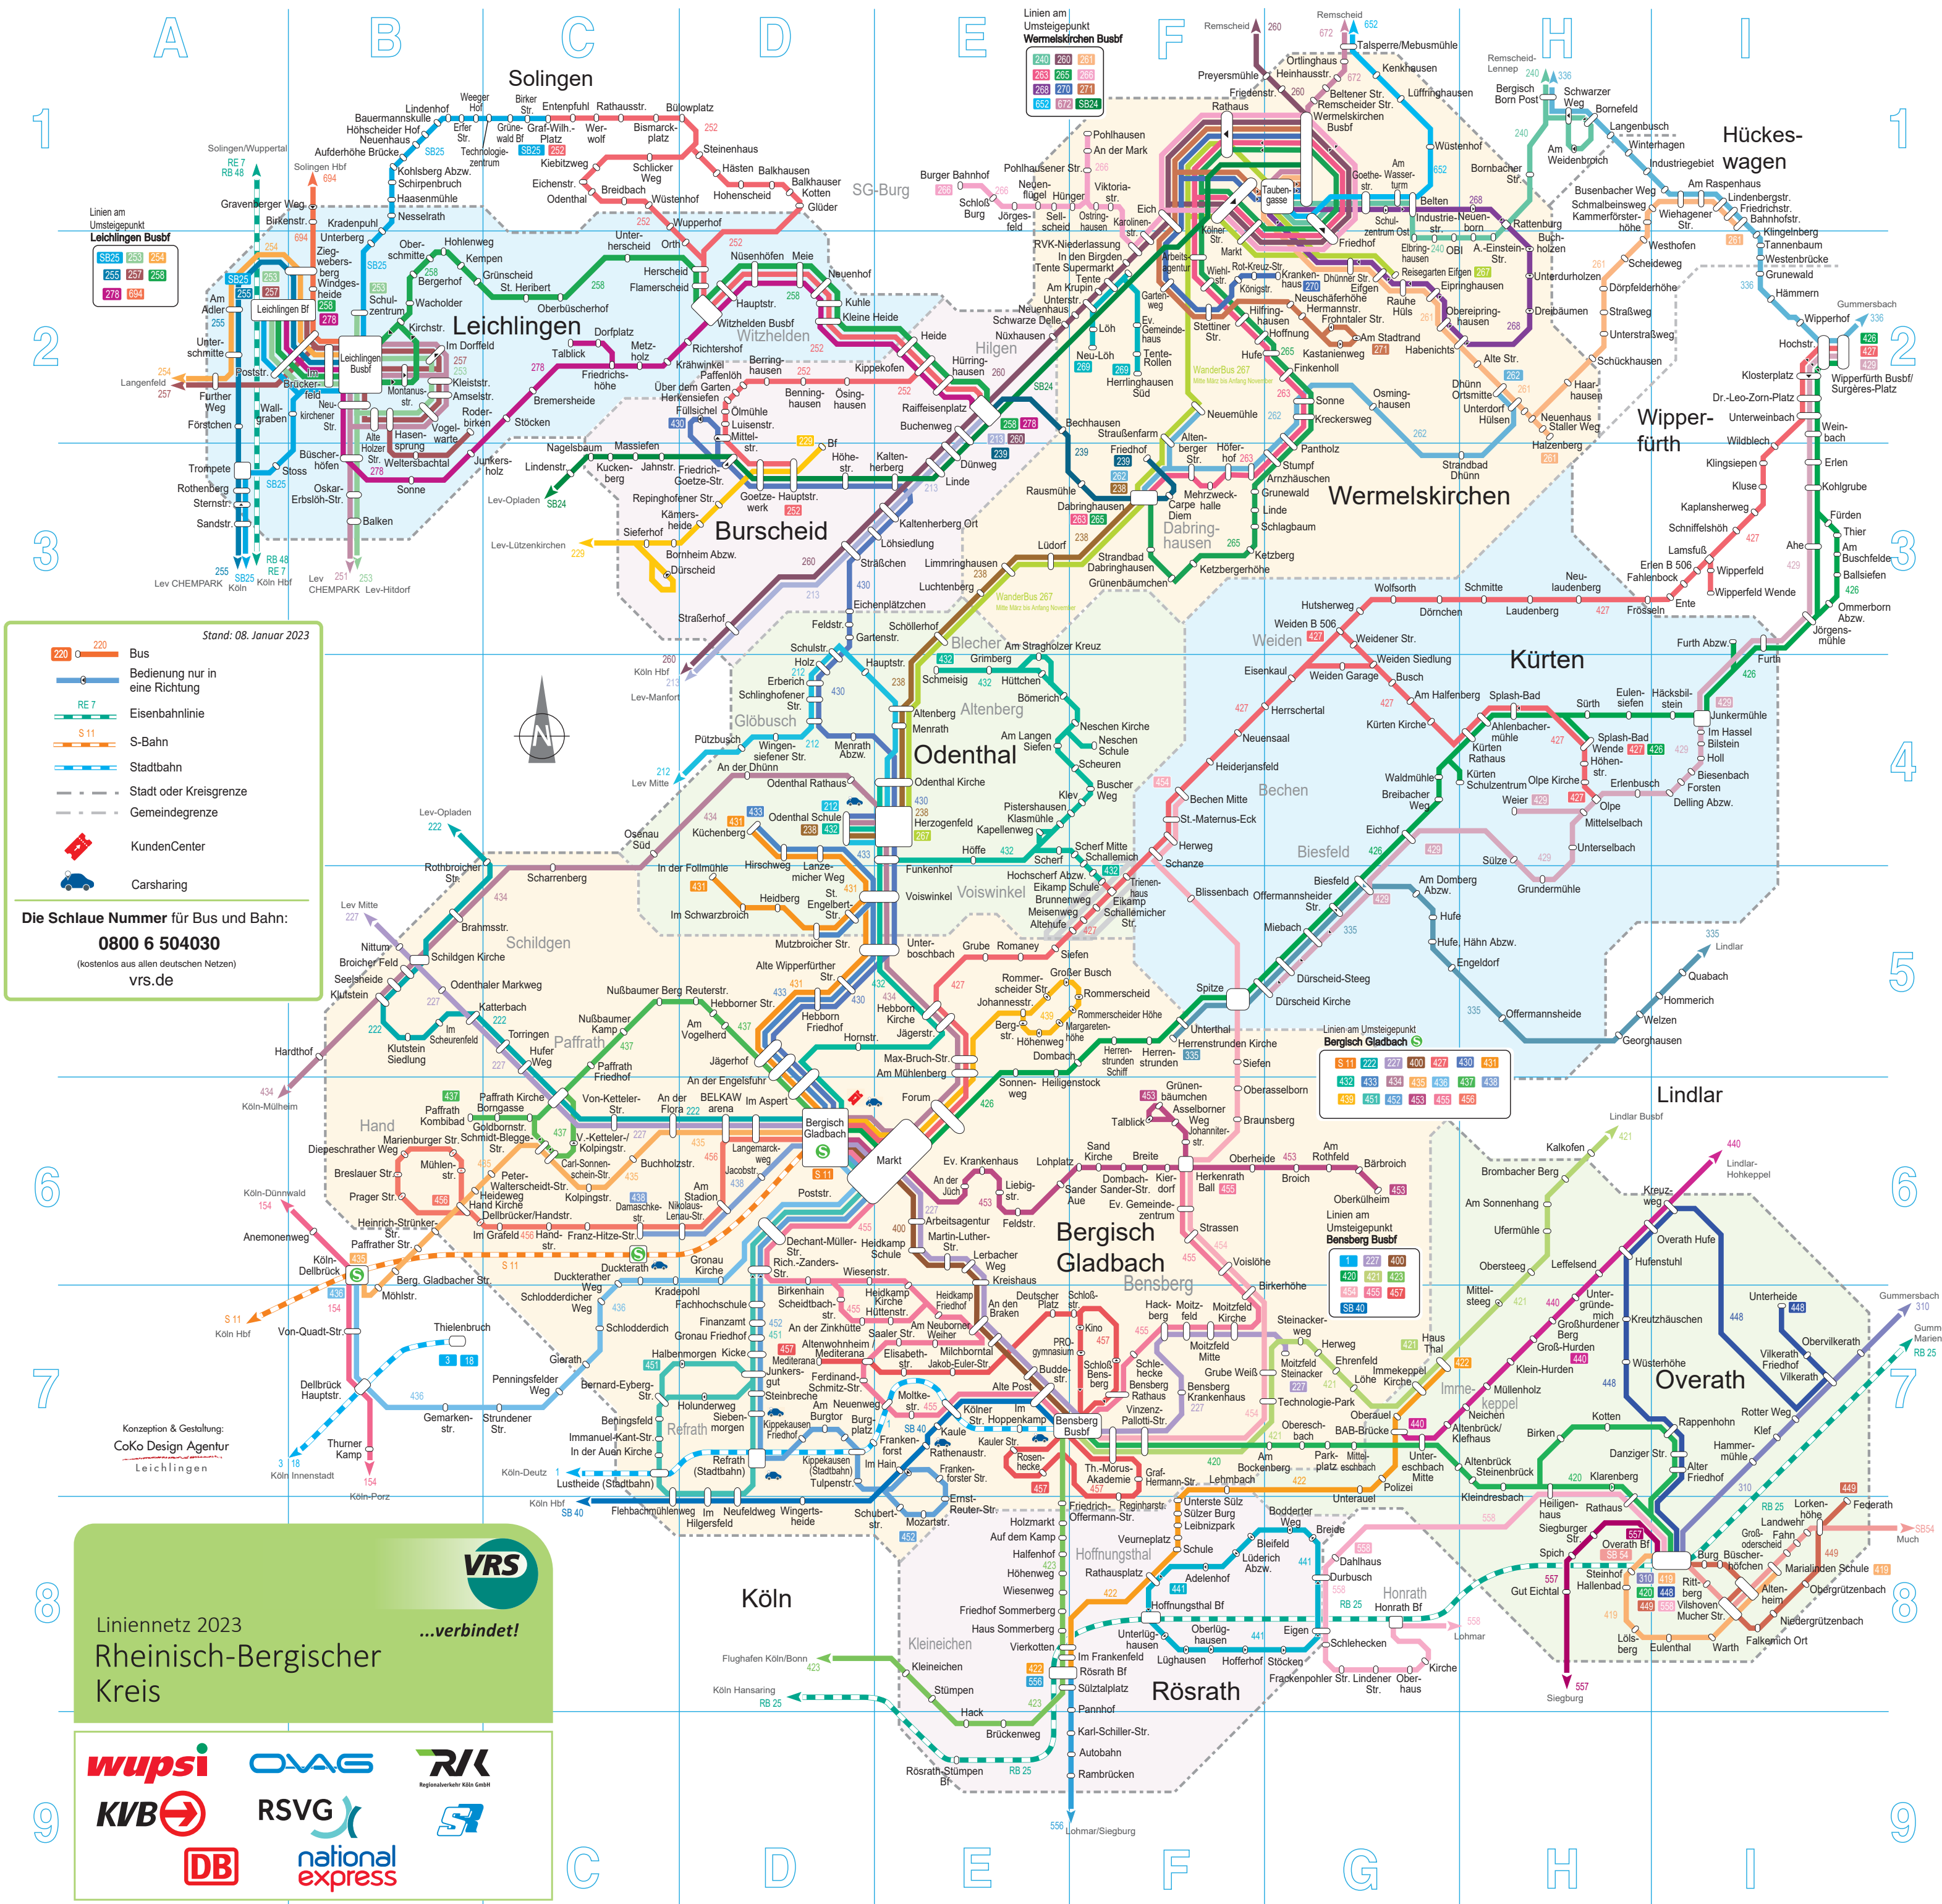

Stand: 08. Januar 2023

- Bus
- Bedienung nur in eine Richtung
- Eisenbahnlinie
- S-Bahn
- Stadtbahn
- Stadt oder Kreisgrenze
- Gemeindegrenze
- KundenCenter
- Carsharing

Die Schlaue Nummer für Bus und Bahn:
0800 6 504030
(kostenlos aus allen deutschen Netzen)
vrs.de

VRS
...verbindet!

Linienetz 2023
Rheinisch-Bergischer Kreis

© Verkehrsverbund Rhein-Sieg GmbH